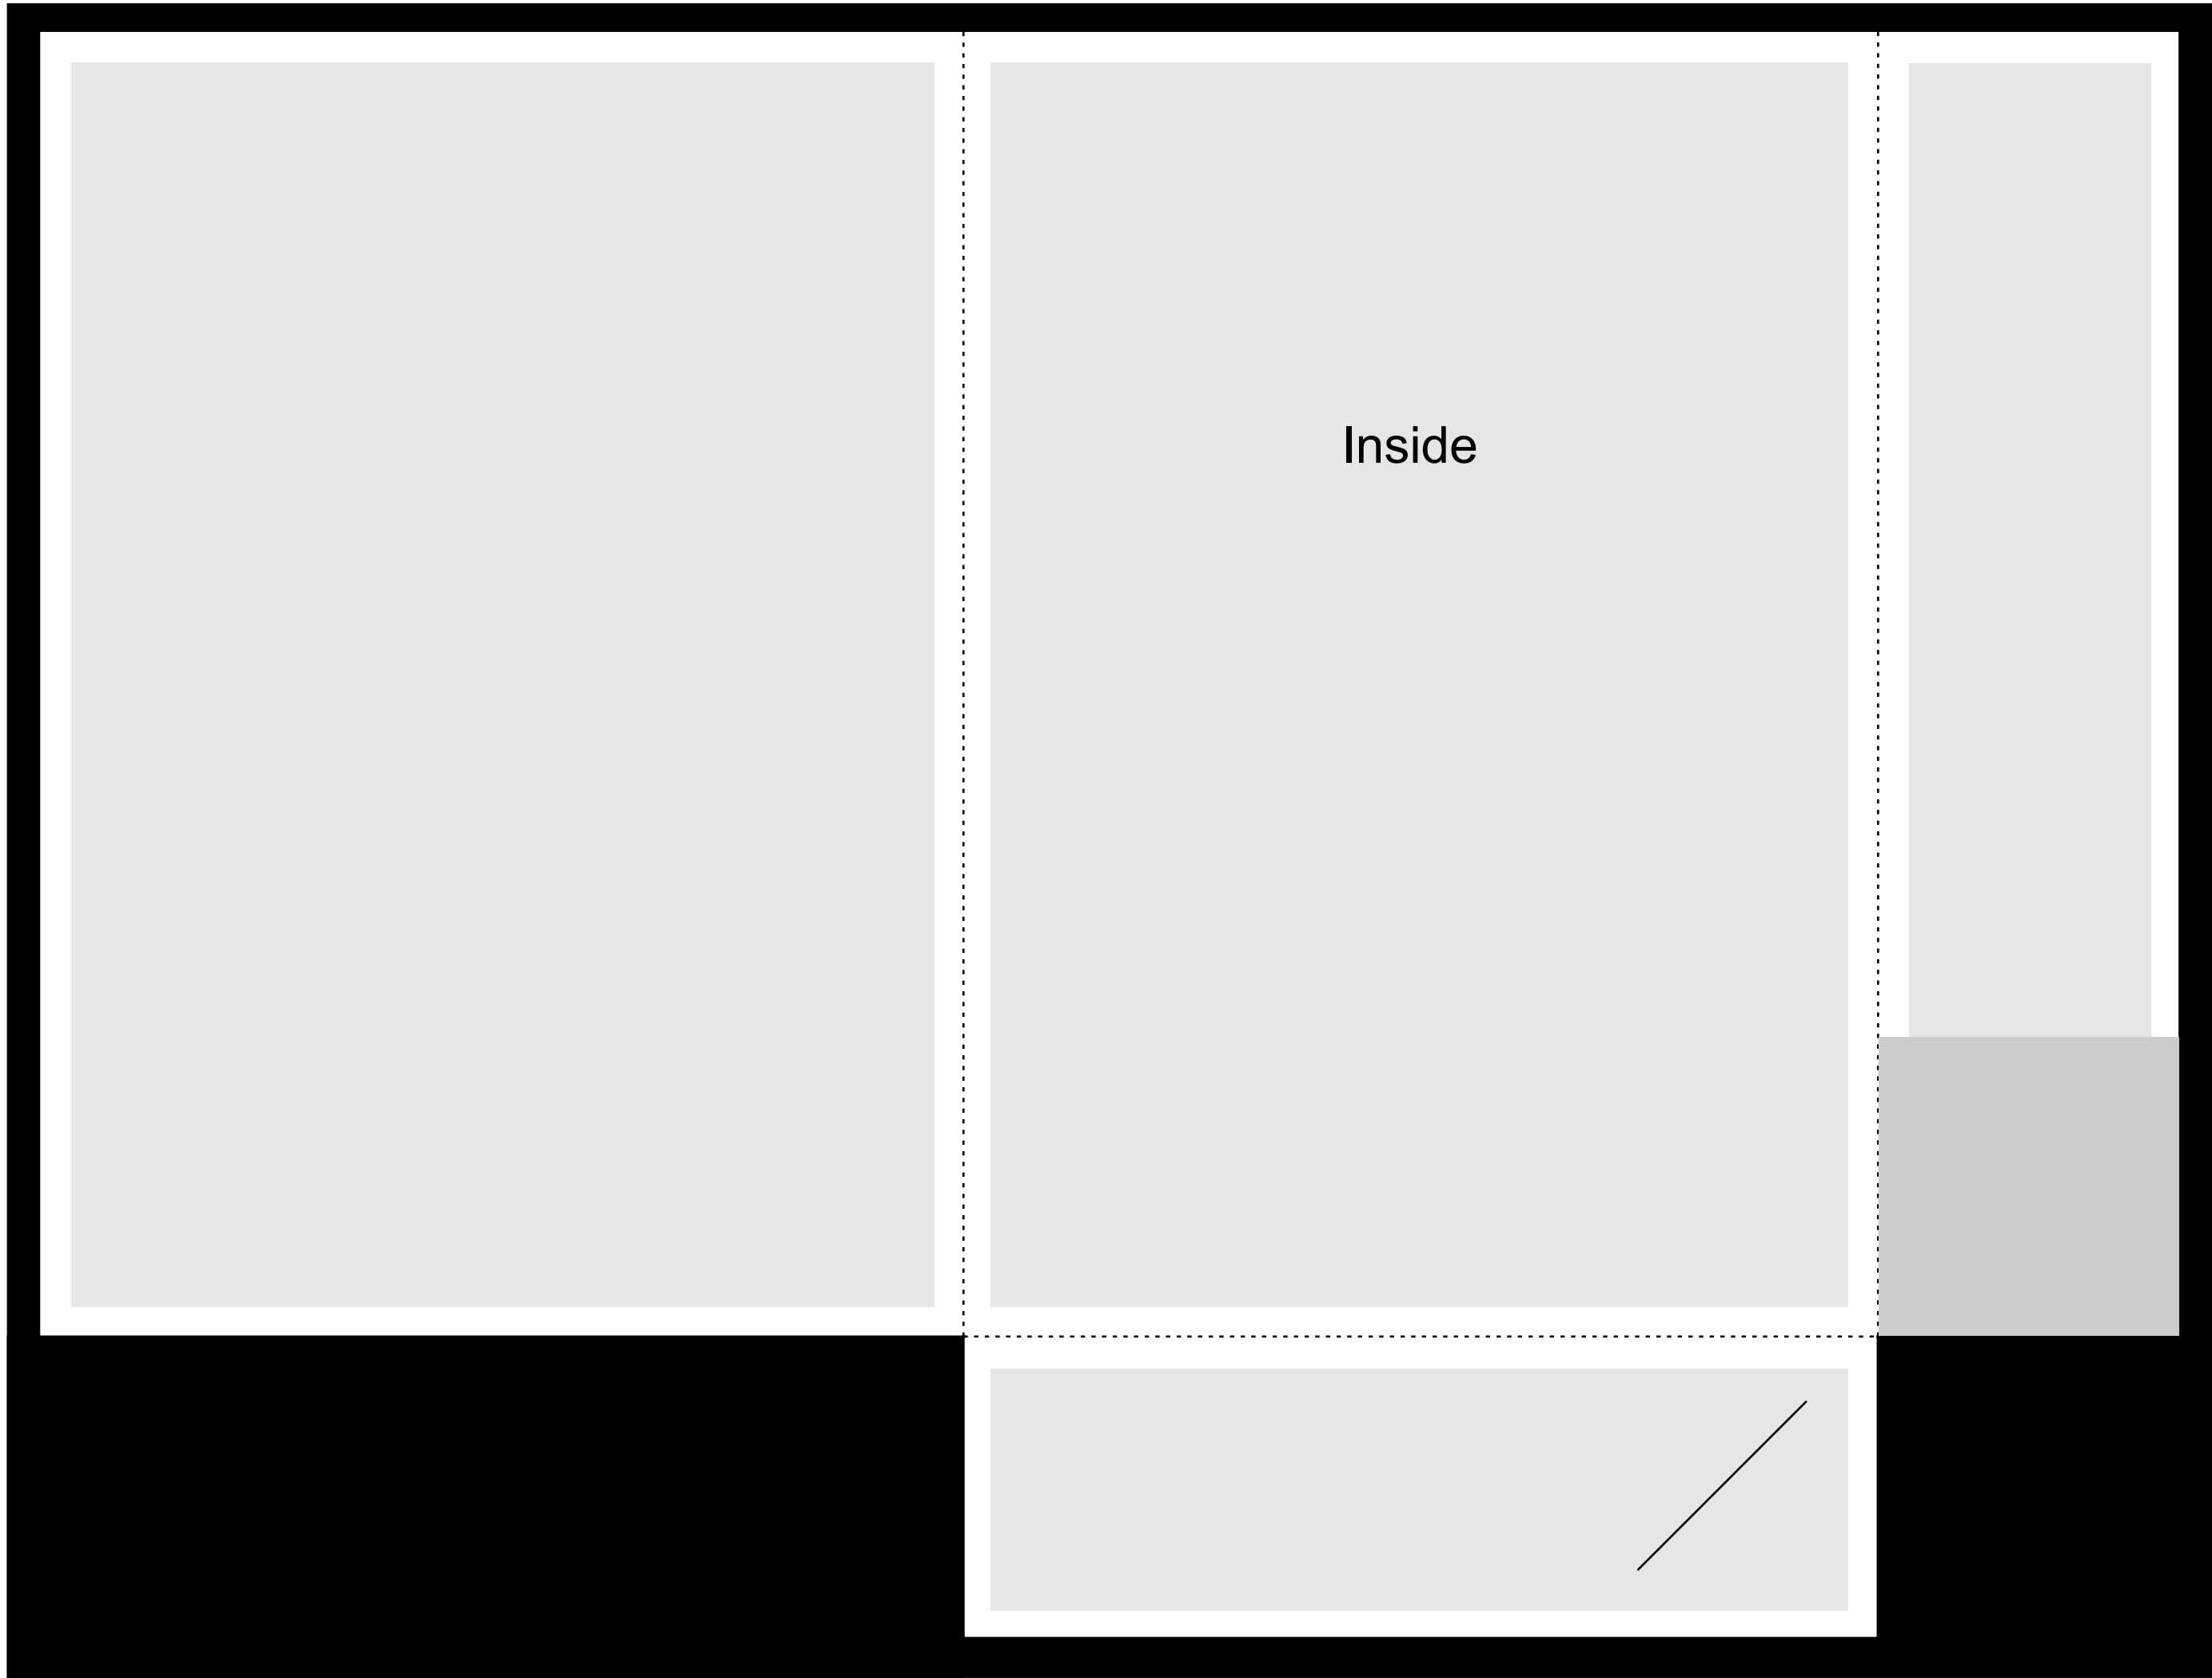

The white area represents the final finished dimensions.
Images, backgrounds and fills which are intended to extend to the edge of the page must be extended 5mm beyond the cut line to give a bleed covering the black area completely.
Text and any other images must sit 5mm within the cut line within the grey area.

Fold line -----

Outside

This shaded area will be covered by the flap when folded.

Inside