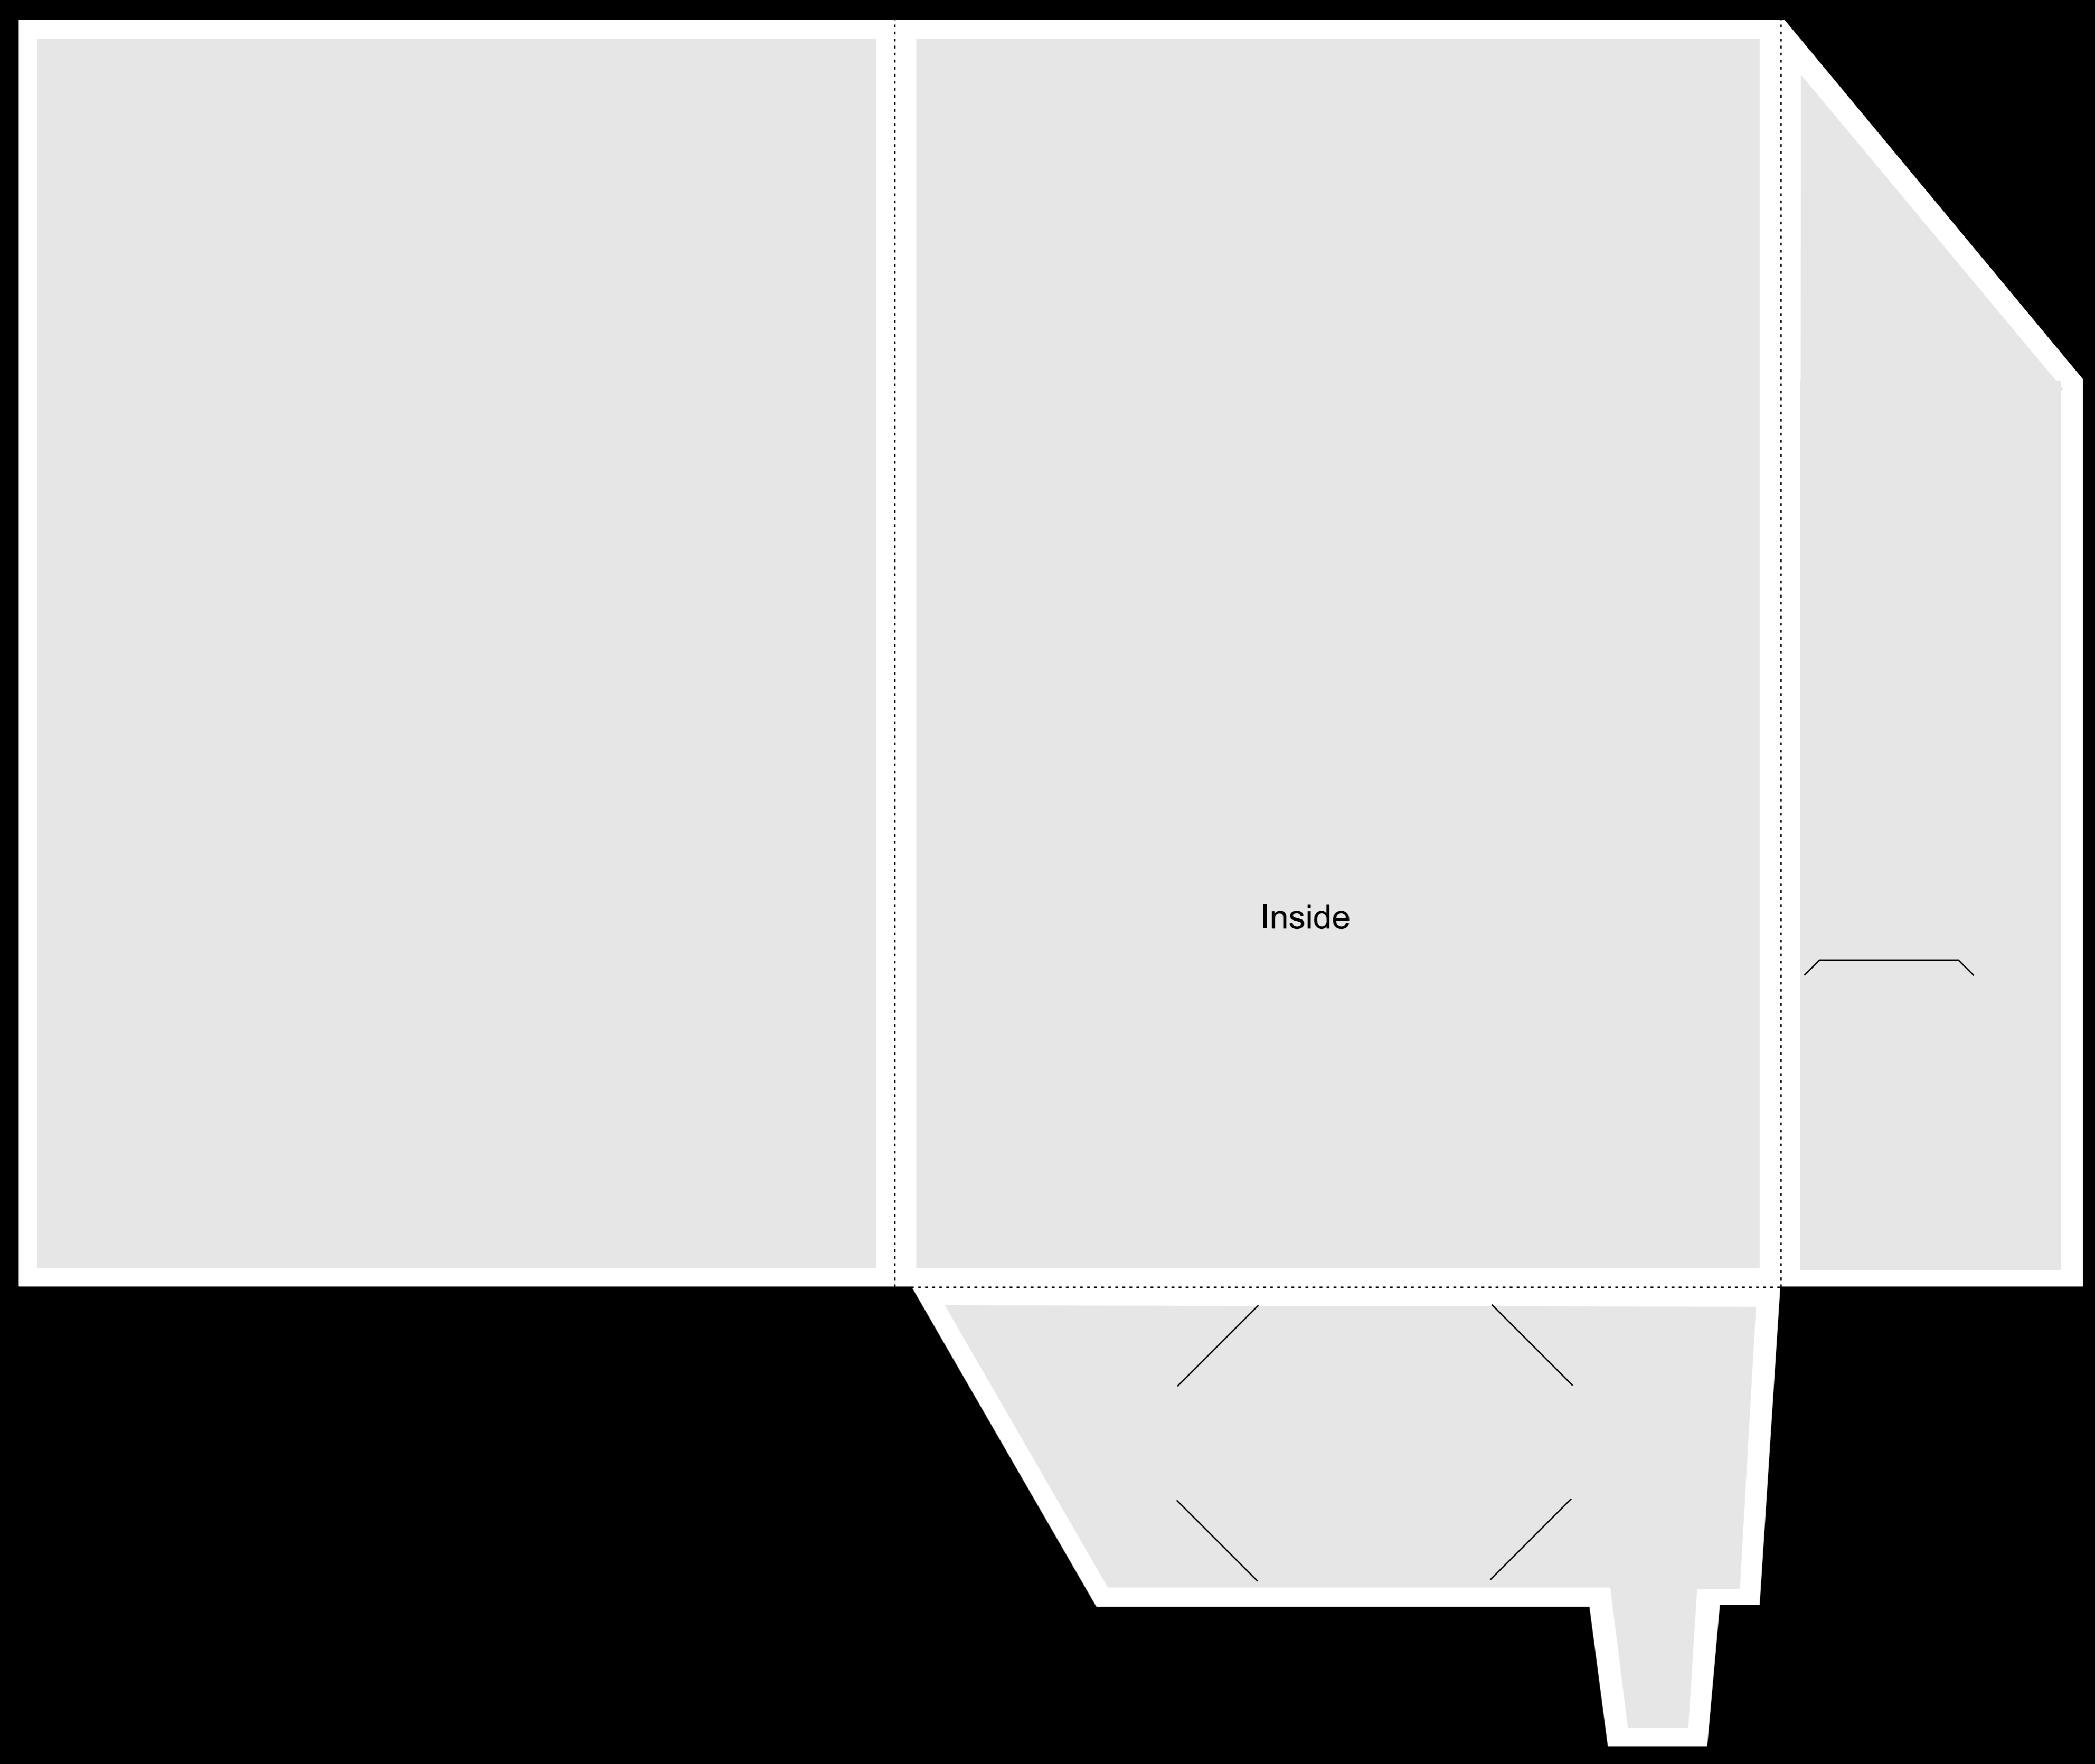

The white area represents the final finished dimensions.
Images, backgrounds and fills which are intended to extend to the edge of the page must be extended 5mm beyond the cut line to give a bleed covering the black area completely.
Text and any other images must sit 5mm within the cut line within the grey area.

Fold line

Outside

This shaded area will be covered by the flap when folded.

Business card slits

Inside